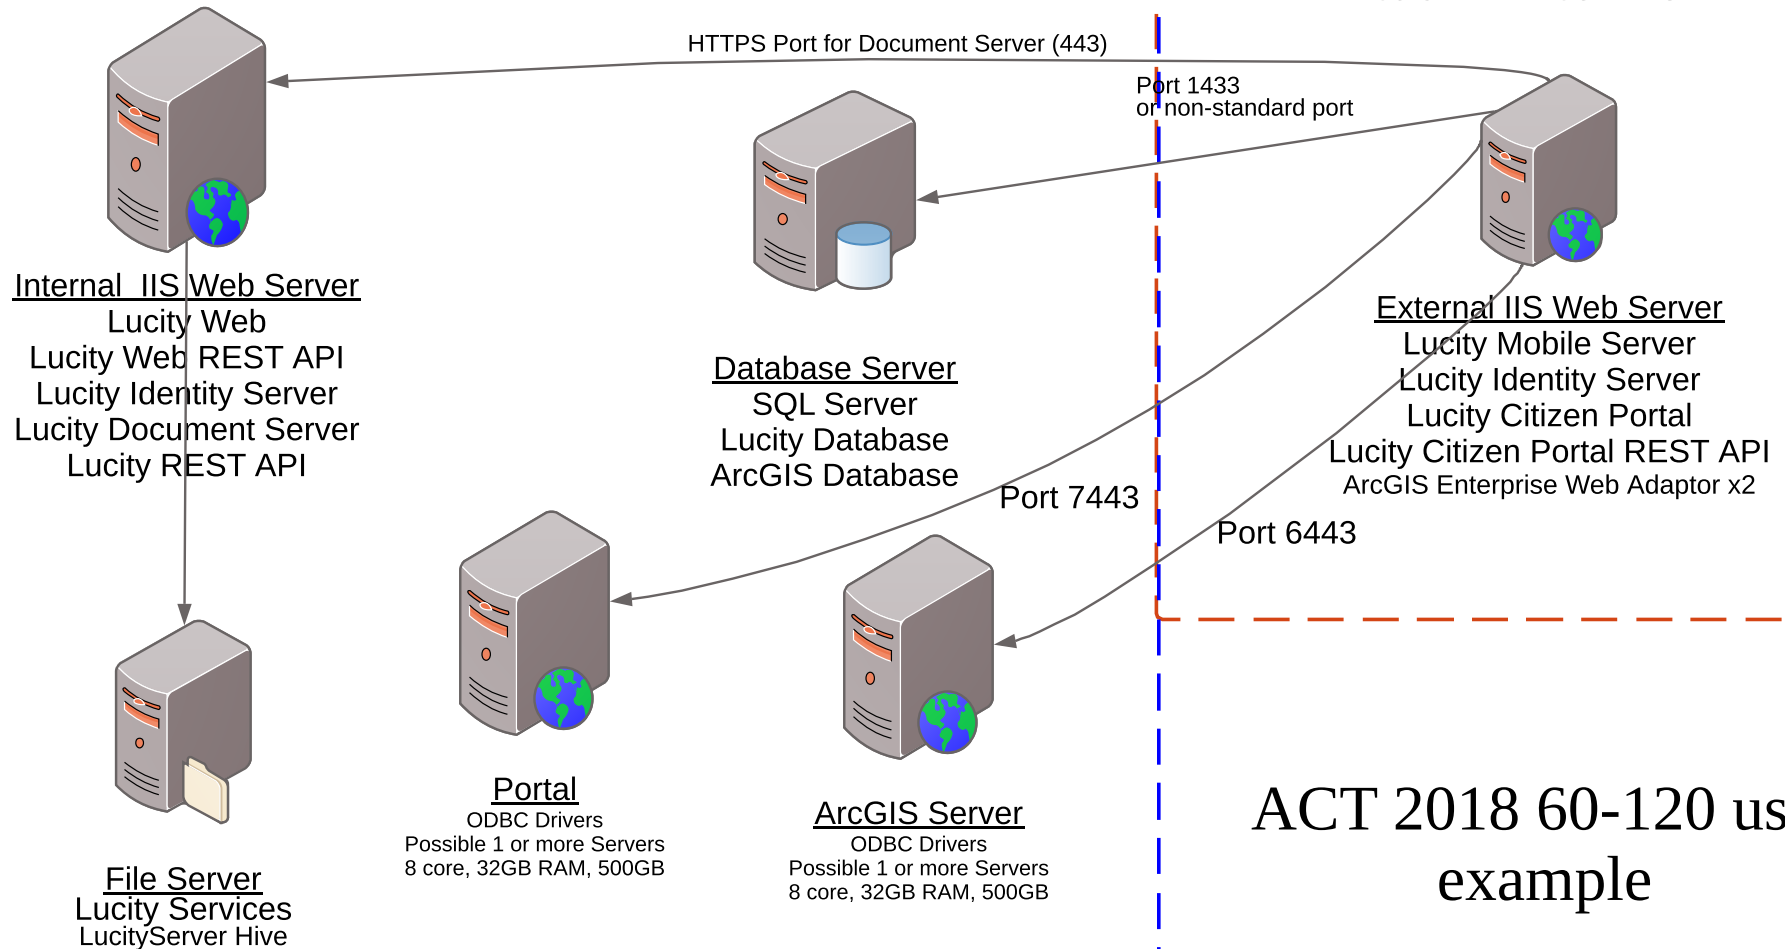

Lucy Mobile (Android, iOS)
 Citizen, ArcGIS Online
 3rd Party
 Applications

Virtual Switch for Internal VM Servers

Virtual Switch for DMZ

ACT 2018 60-120 user
 example