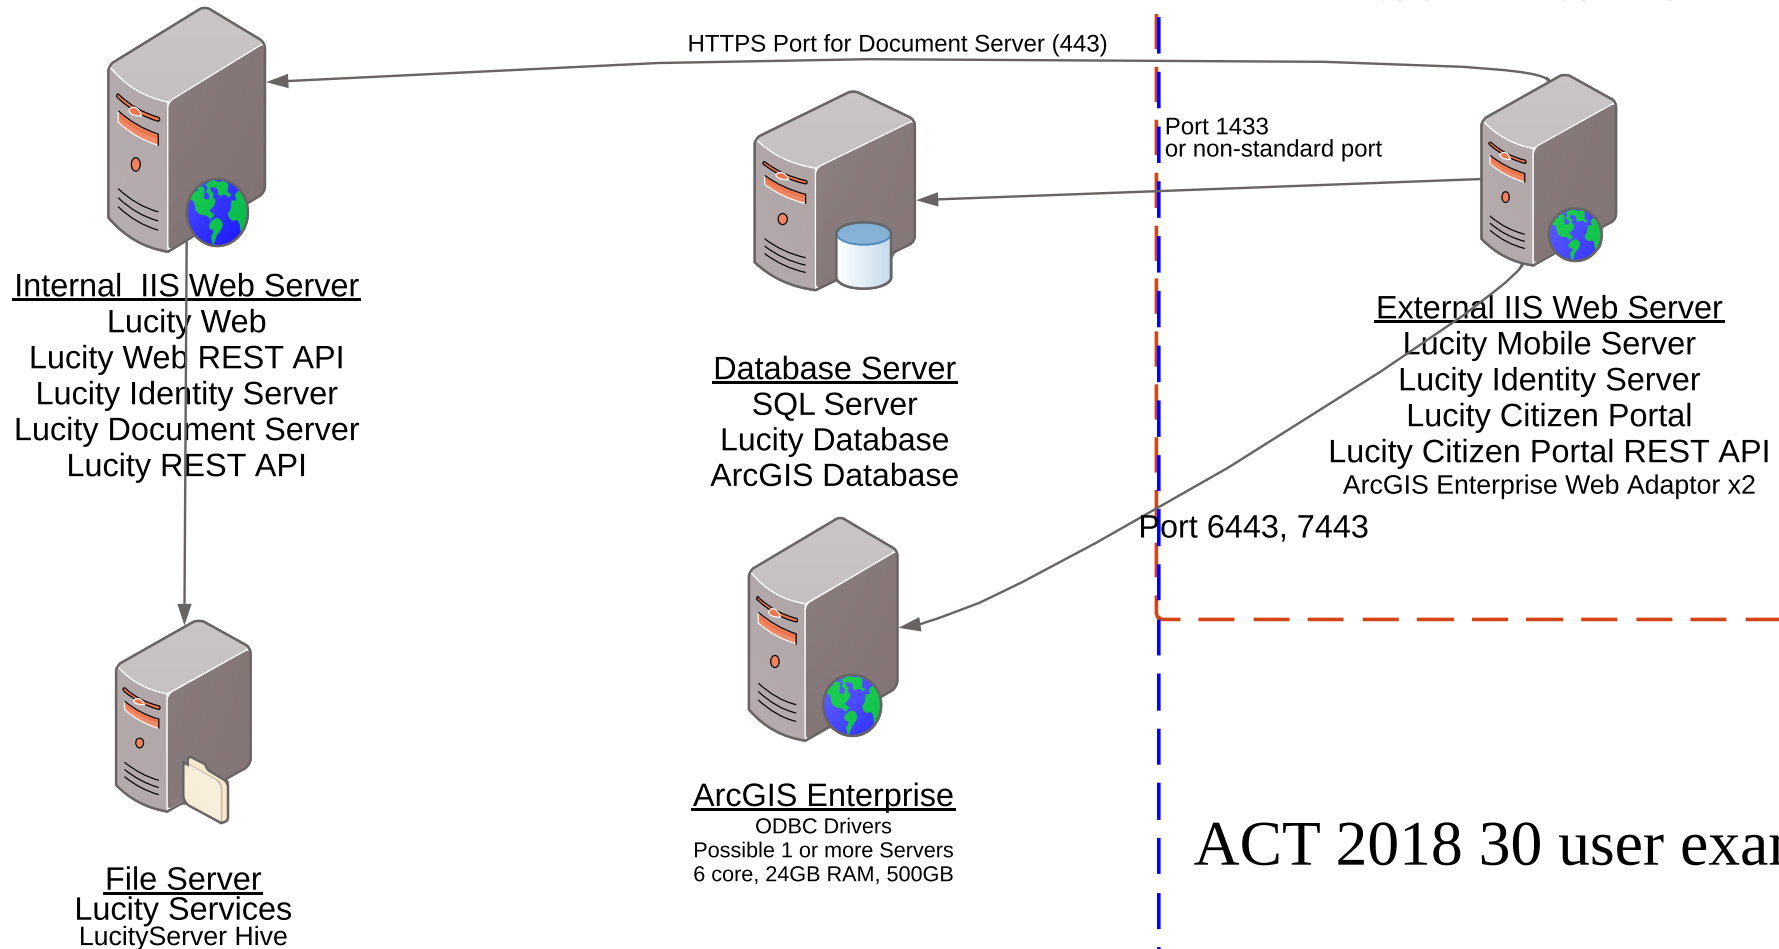

Lucy Mobile (Android, iOS)  
 Citizen, ArcGIS Online  
 3rd Party  
 Applications

### Virtual Switch for Internal VM Servers

### Virtual Switch for DMZ

ACT 2018 30 user example